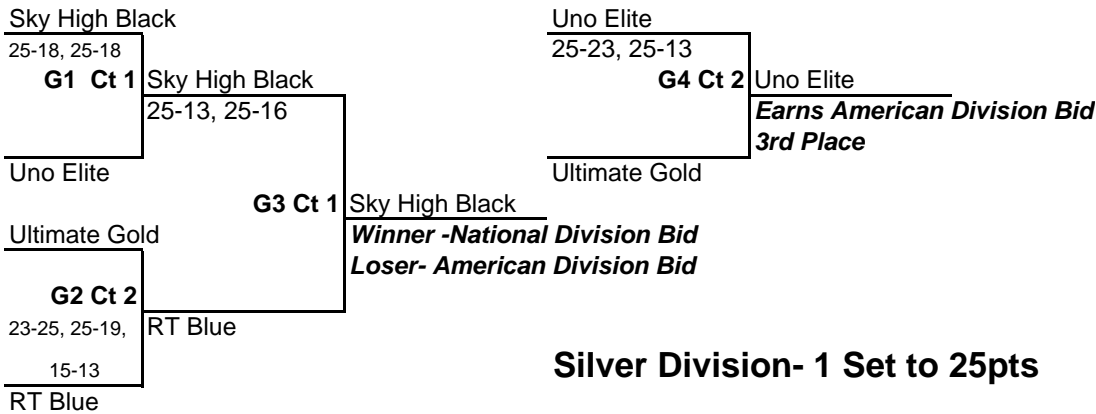

Sunday May 1st, 2011

SITE	Palos Cts	Palos Cts	Palos Cts	Palos Cts
	Flight 1	Flight 2	Flight 3	Flight 4
TEAM	Sky High Black	R Thunder Blue	Ultimate Gold	Uno Elite
TEAM	Sunsetters White	Ultimate Blue	APM Scott	Sky High Red
TEAM	Ultimate Black	Sky High White	R Thunder White	Diamond Elite Jade
	Court 1	Court 2	Court 3	Court 4
8:00 AM	F1: 1 vs 3	F2: 1 vs 3	F3: 1 vs 3	F4: 1 vs 3
TEAM	Sky High Black	R Thunder Blue	Ultimate Gold	Uno Elite
TEAM	Ultimate Black	Sky High White	R Thunder White	Diamond Elite Jade
Ref	25-10, 25-19	26-24, 25-18	25-18, 25-12	25-12, 25-18
8:50 AM	F1: 2 vs 3	F2: 2 vs 3	F3: 2 vs 3	F4: 2 vs 3
TEAM	Sunsetters White	Ultimate Blue	APM Scott	Sky High Red
TEAM	Ultimate Black	Sky High White	R Thunder White	Diamond Elite Jade
Ref	25-19, 25-19	25-13, 25-15	25-13, 25-13	25-12, 25-12
Rd 3	F1: 1 vs 2	F2: 1 vs 2	F3: 1 vs 2	F4: 1 vs 2
TEAM	Sky High Black	R Thunder Blue	Ultimate Gold	Uno Elite
TEAM	Sunsetters White	Ultimate Blue	APM Scott	Sky High Red
Ref	25-16, 25-8	25-19, 25-21	25-17, 25-23	25-19, 25-21
30 Minute Max Break				
Rd 4	G1	G2		
Rd 5	S1*	S2*	1st place teams advance to the Gold Division 2nd place teams advance to the Silver Division 3rd Place teams are finished for the event	
Rd 6	S3*	G4		
Rd 7	G3			

Gold Division Playoffs

Silver Division- 1 Set to 25pts