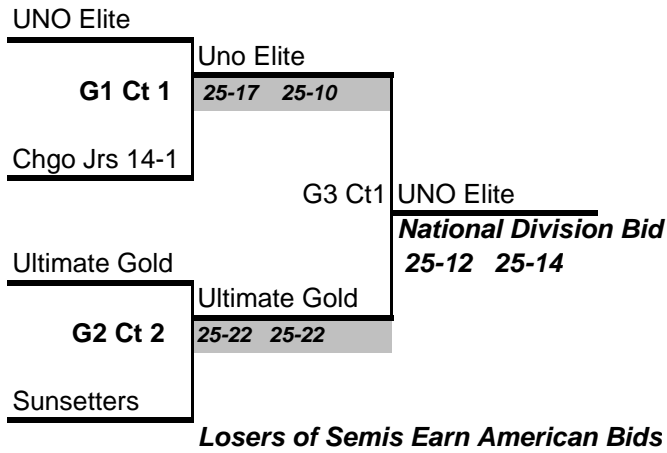

Gold Division Playoffs